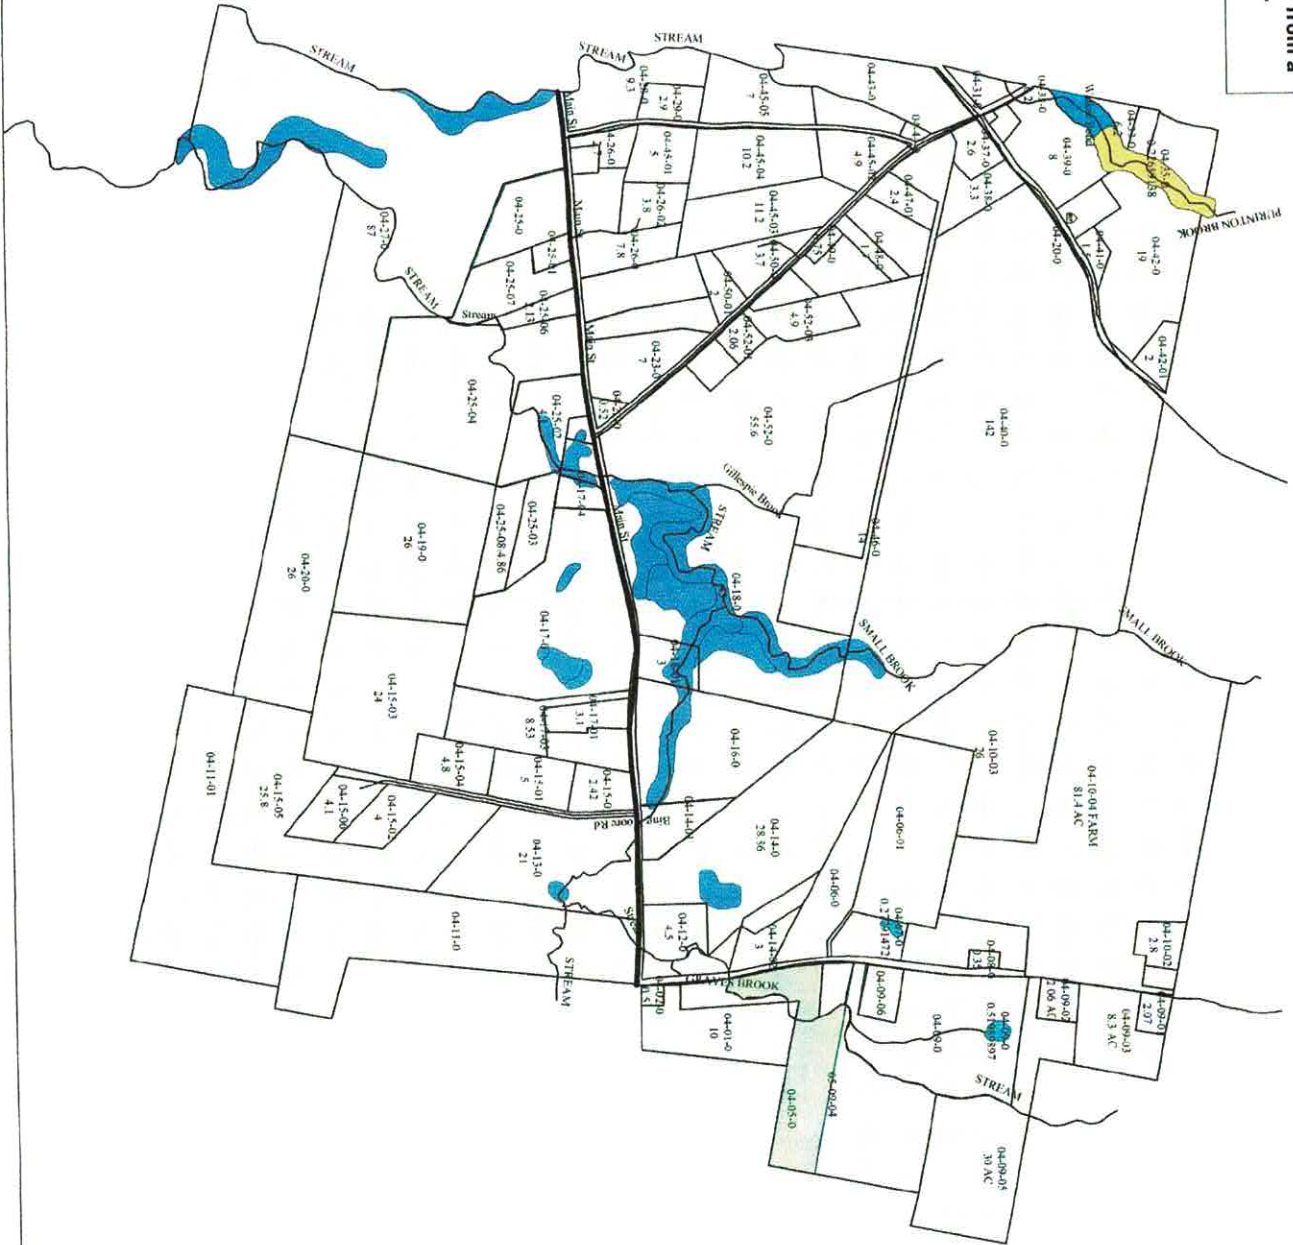

Data from Town of Bowdoin and
Maine Office of GIS, and from a
variety of other sources.

TOWN OF BOWDOIN

Prepared by
Clyde E Cavender
P.O. Box 124
Lisbon Falls, ME
04252
March 2021

MAP 4