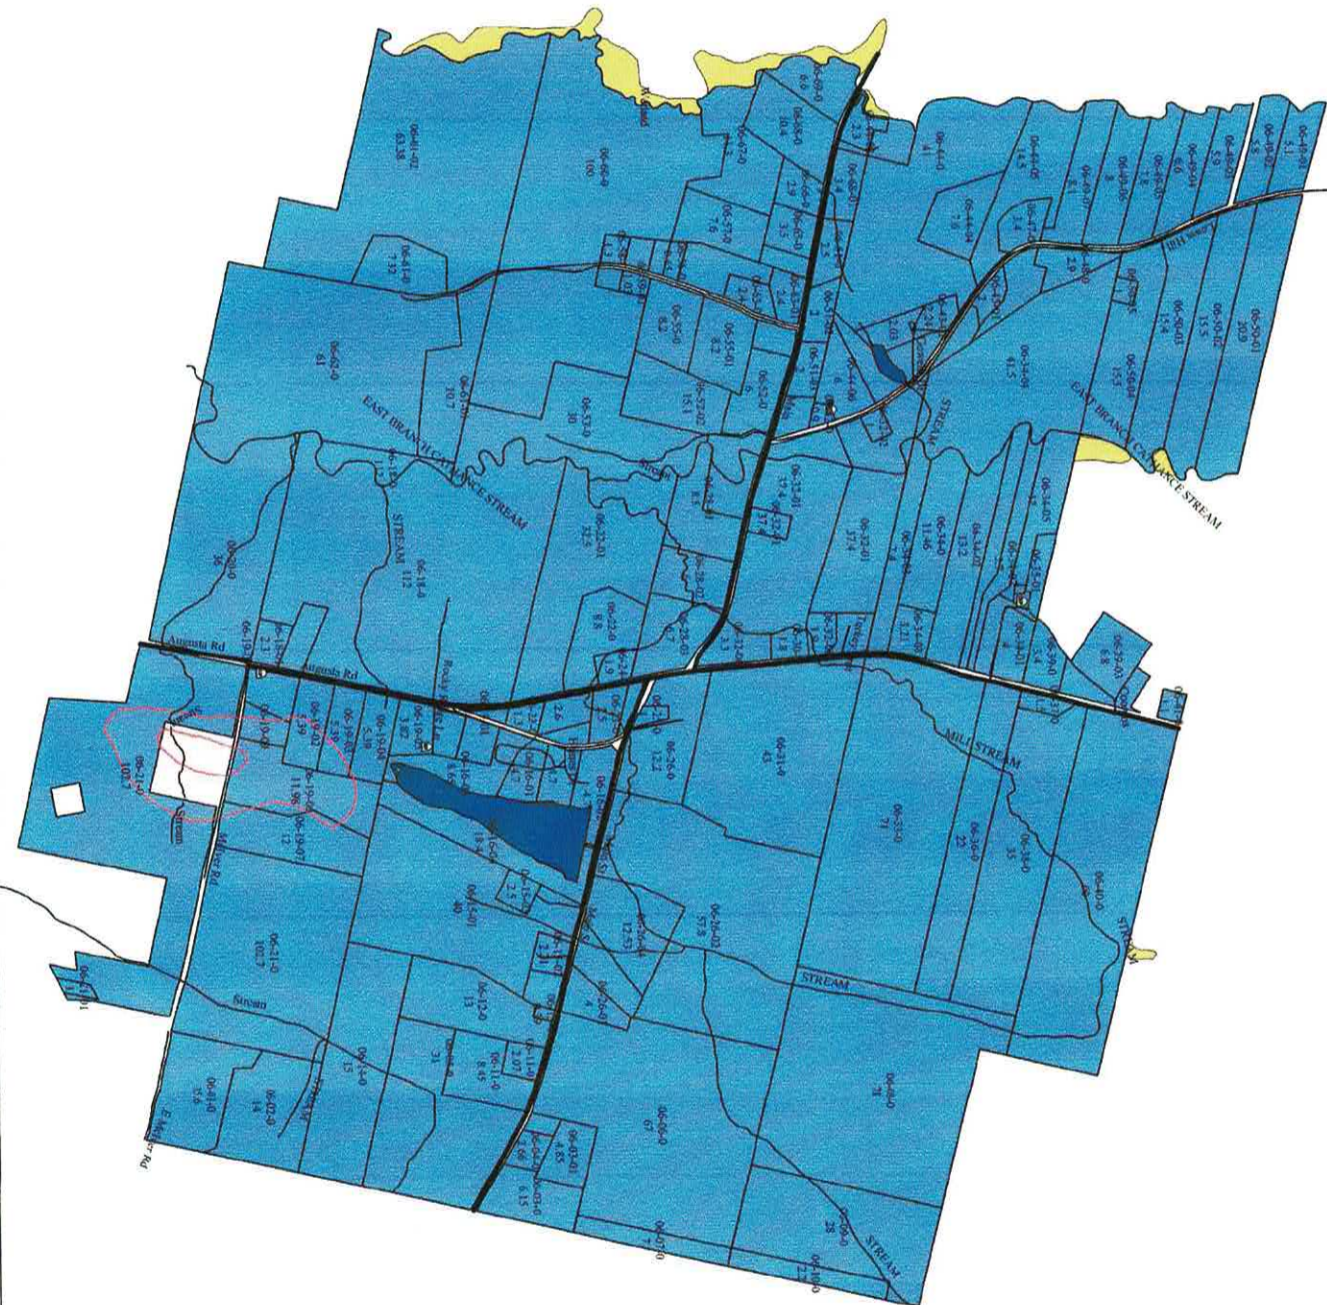

TOWN OF BOWDOIN

Data from Town of Bowdoin and
Maine Office of GIS, and from a
variety of other sources.

Prepared by
Clyde E Cavender
P.O. Box 124
Lisbon Falls, ME
04252
March 2021

MAP 6