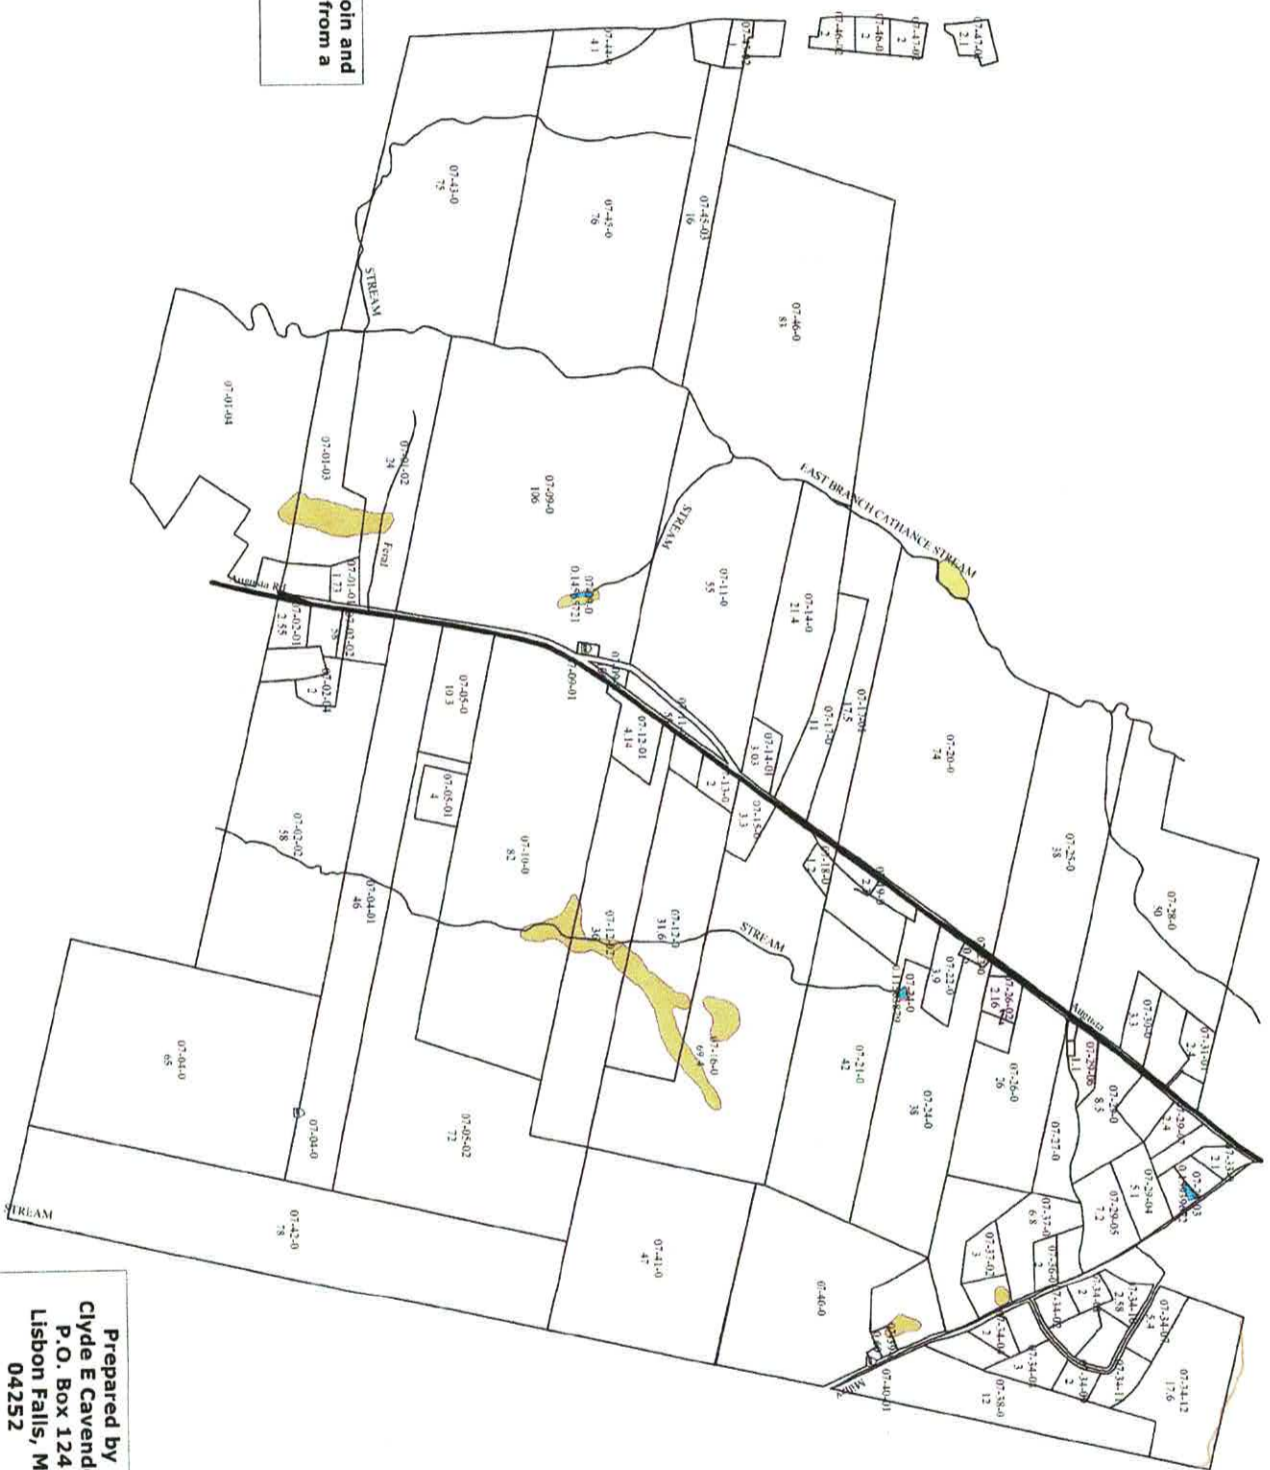

TOWN OF BOWDOIN

Data from Town of Bowdoin and
Maine Office of GIS, and from a
variety of other sources

Prepared by
Clyde E Cavender
P.O. Box 124
Lisbon Falls, ME
04252
March 2021