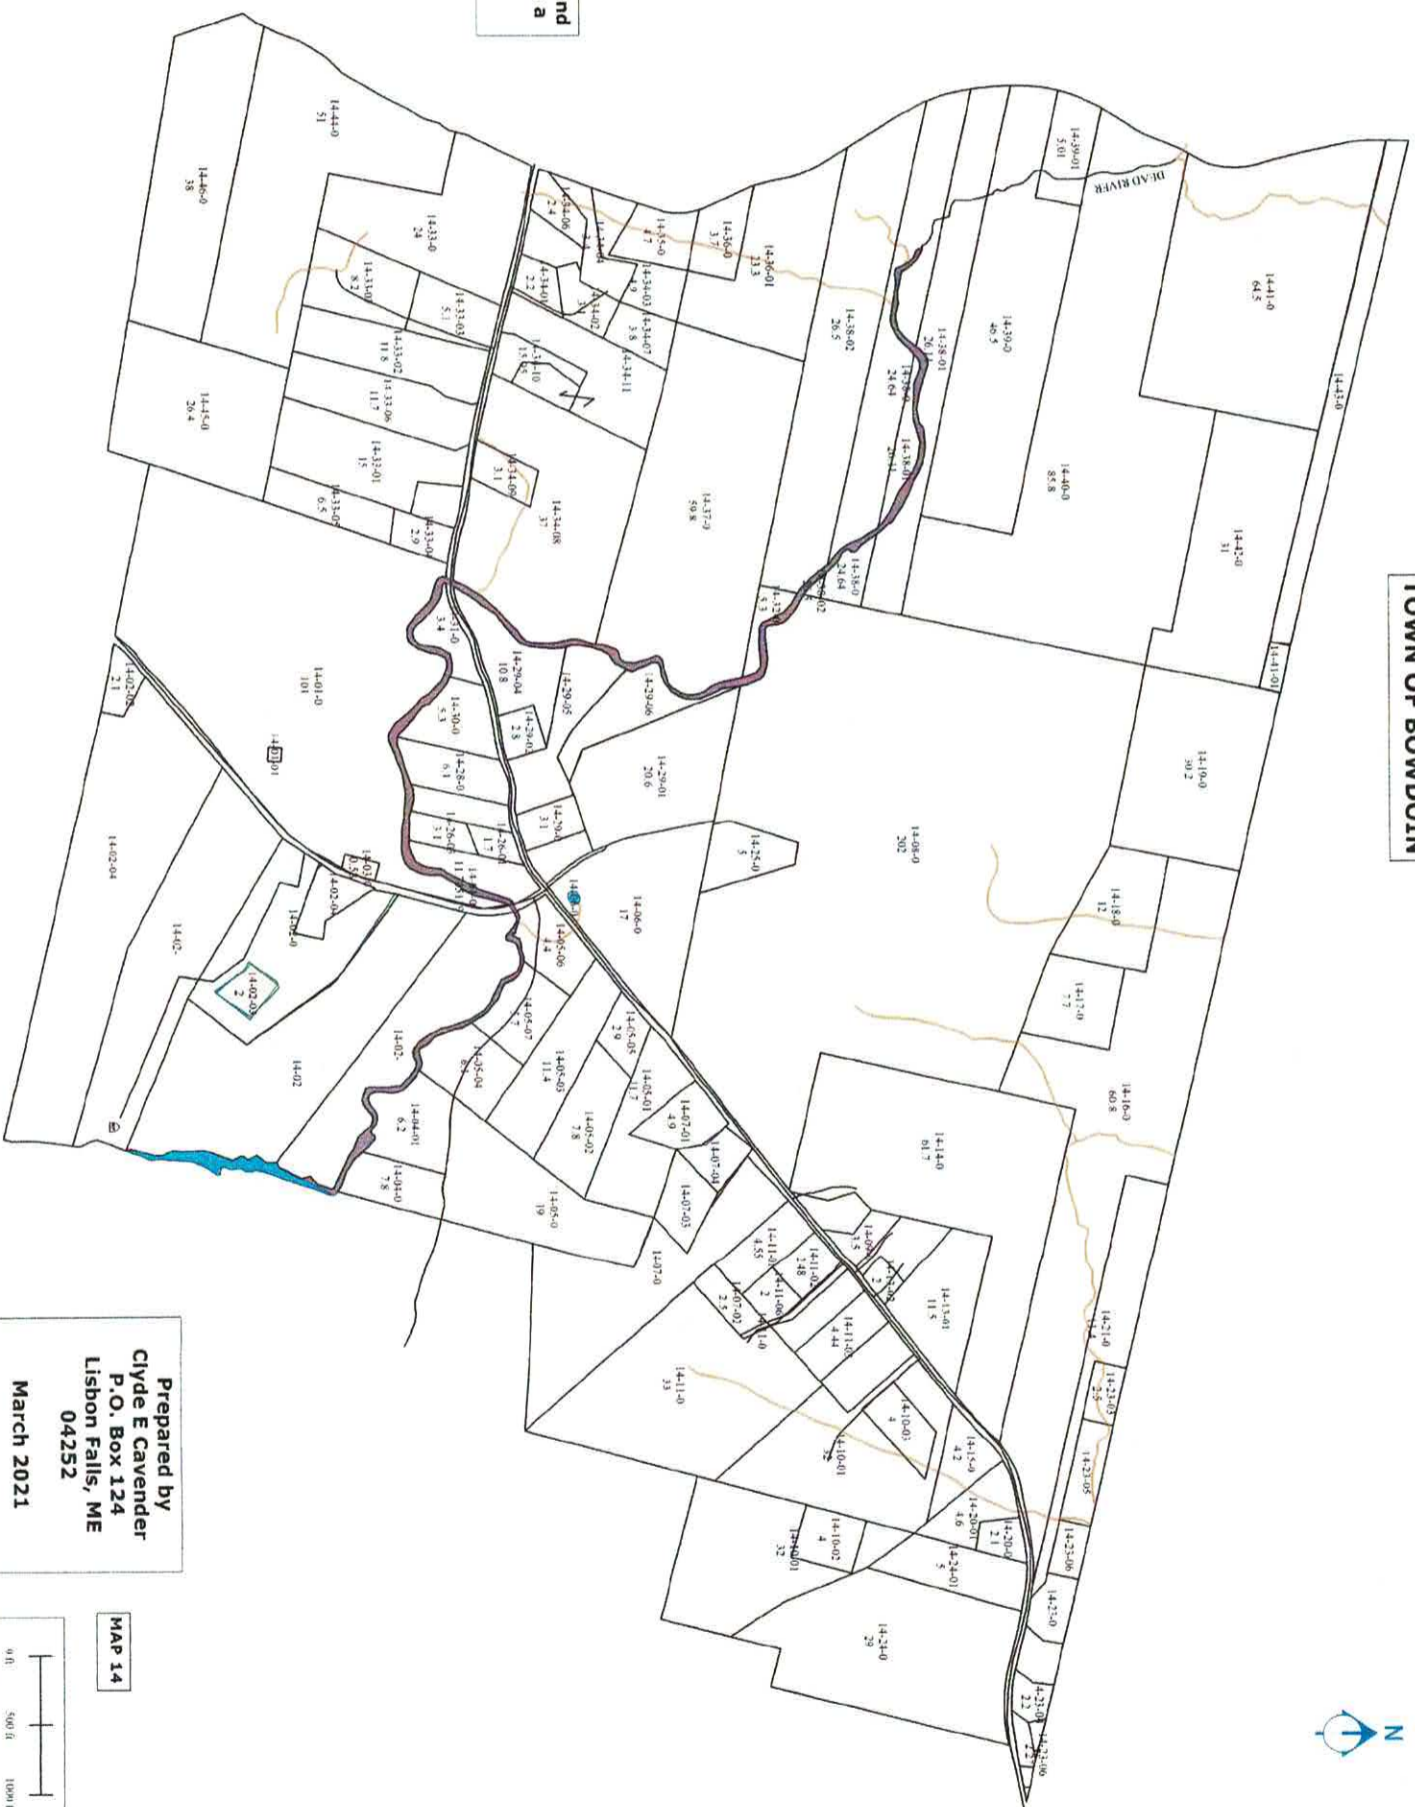

TOWN OF BOWDOIN

Data from Town of Bowdoin and  
Maine Office of GIS, and from a  
variety of other sources

Legend:

- Parcel
- Road
- Water
- Town Boundary
- Town Road
- Water

Prepared by  
Clyde E Cavender  
P.O. Box 124  
Lisbon Falls, ME  
04252  
March 2021

MAP 14